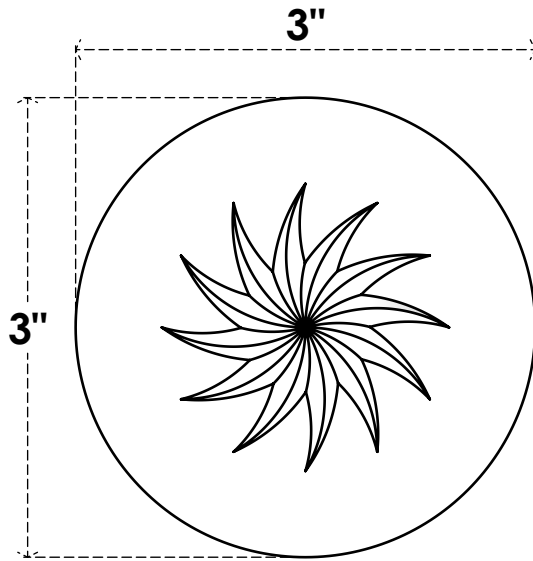

ROSP030X030X075GRY12

3"W X 3"H X 3/4"P STANDARD GRAYSON SPIRAL ROSETTE WITH SQUARE EDGE, ARCHITECTURAL GRADE PVC

FRONT

SIDE

EKENA MILLWORK
2300 WEST MAIN ST.
CLARKSVILLE, TX 75426
TOLL FREE: 866-607-0453
WWW.EKENAMILLWORK.COM