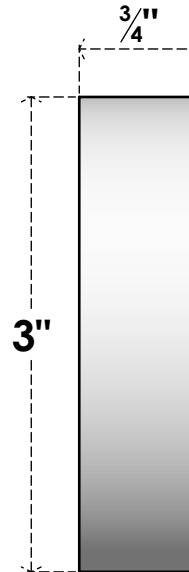

ROSP030X030X075GRY12

3"W X 3"H X 3/4"P STANDARD GRAYSON SPIRAL ROSETTE WITH SQUARE EDGE, ARCHITECTURAL GRADE PVC

FRONT

SIDE

EKENA MILLWORK
2300 WEST MAIN ST.
CLARKSVILLE, TX 75426
TOLL FREE: 866-607-0453
WWW.EKENAMILLWORK.COM

NOTES

1. INSTALLATION TO BE COMPLETED IN ACCORDANCE WITH MANUFACTURER'S SPECIFICATIONS.
2. DRAWING MAY NOT BE TO SCALE
3. THIS DRAWING IS INTENDED FOR DESIGN AND PLANNING PURPOSES ONLY.
4. ALL INFORMATION CONTAINED HEREIN WAS CURRENT AT THE TIME OF DEVELOPMENT BUT MUST BE REVIEWED AND APPROVED BY THE PRODUCT MANUFACTURER TO BE CONSIDERED ACCURATE.
5. ARCHITECTURAL GRADE PVC PRODUCTS ARE MADE FROM EXPANDED CELLULAR PVC AND COME NATURALLY WHITE BUT MAY BE PAINTED